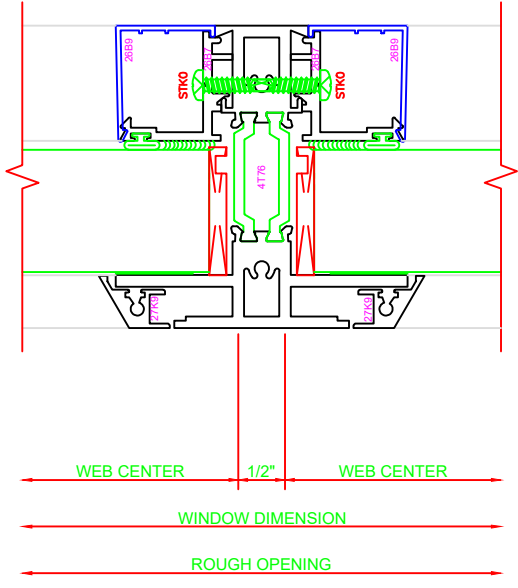

400	JAMB
	SERIES: 321G
	FIXED

701	MUNTIN
	SERIES: 321G
	FIXED

100	HEAD
	SERIES: 321G
	FIXED

700	MUNTIN
	SERIES: 321G
	FIXED

200	SILL
	SERIES: 321G
	FIXED